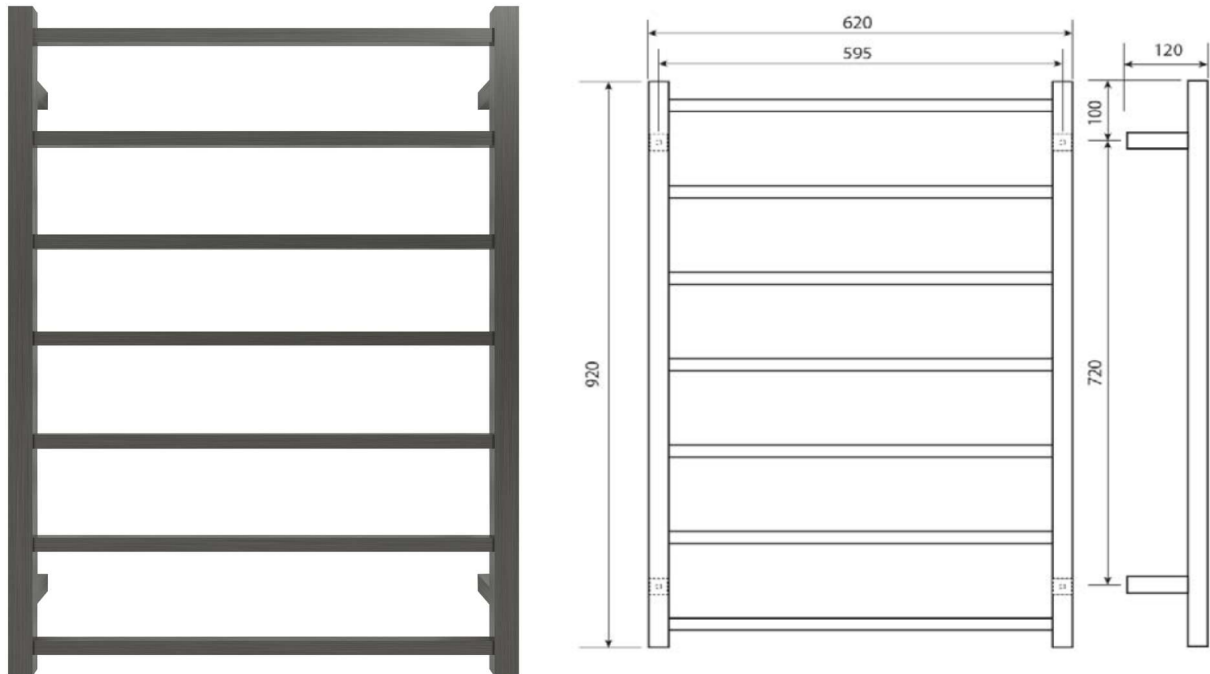

Commercial Series Heated 7 Bar Towel Rail SQUARE Brushed Gun Metal Grey PVD

Product Code: HTR-TS0701MGR

Dimensions: 620(w) x 920(h) x 120(d) mm

Features:

- 7 Bars
- Available in 3 PVD Finishes
- 304 Grade PVD Stainless Steel

Note: Manufacturing tolerances could cause variances of ± 5 mm.

Additional Information:

- 230-240Volts, 50Hz 90 Watts
- Ingress protection Rating - IP34 (Splashproof)
- Bottom Right and Left Hand Wire Entry (Multi Connect)
- Class 1 appliance - requires an earth connection
- This towel rail should be mounted vertically at least 600mm above the floor with the cord exiting from the base